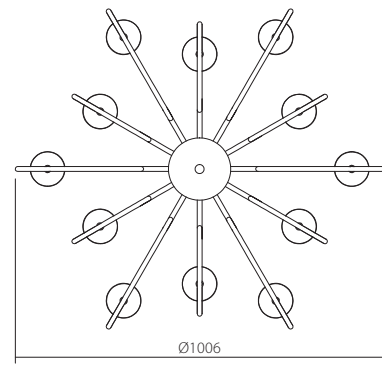

Chandelier
Finishing Code
Bronze **ICI C12 23**
White **ICI C12 01**
Lampholder E14
Power 8 x max. 42W