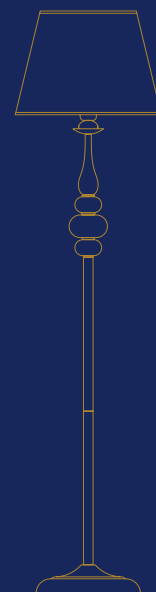

Elizee

Chandeliers, wall, table and floor lamps