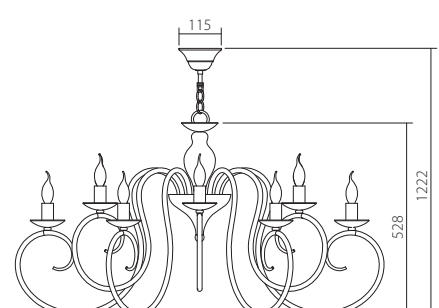

Chandelier
Finishing Code
Bronze **ICI C12 23**
White **ICI C12 01**
Lampholder E14
Power 8 x max. 42W