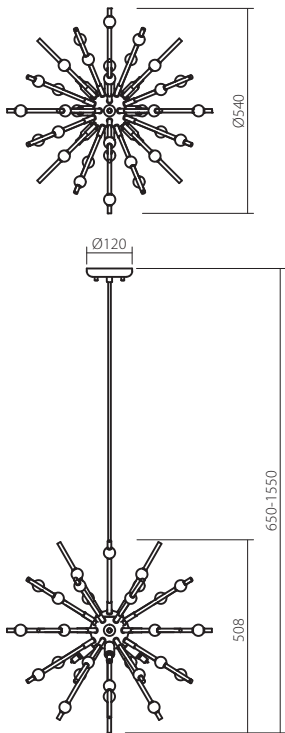

Suspension
Code
Finishing **Chrome** IGN P9 10 50
Mat gold IGN P9 11 50
Lampholder G9
Power 9 x max. 28W

Suspension
Code
Finishing **Chrome** IGN P8 10 50
Mat gold IGN P8 11 50
Lampholder G9
Power 8 x max. 28W